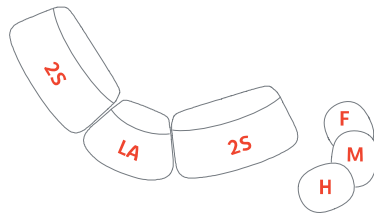

Archipelago D502

- SA 1AC6000 Small armchair
- MA 1AC6010 Medium armchair
- LA 1AC6020 Large armchair
- 2S 1AC6030/31 2 seat sofa
- 3S 1AC6040 3 seat sofa
- L 1AC4010/50 Low side table
- F 1AC4015/55 Freestanding low side table
- M 1AC4020/60 Medium side table
- H 1AC4030/70 High side table