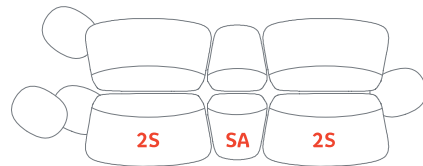

Archipelago D502

- SA 1AC6000 Small armchair
- MA 1AC6010 Medium armchair
- LA 1AC6020 Large armchair
- 2S 1AC6030/31 2 seat sofa
- 3S 1AC6040 3 seat sofa
- L 1AC4010/50 Low side table
- F 1AC4015/55 Freestanding low side table
- M 1AC4020/60 Medium side table
- H 1AC4030/70 High side table