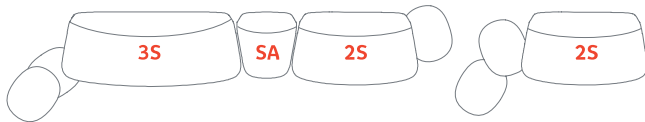

Archipelago D502

- SA 1AC6000 Small armchair
- MA 1AC6010 Medium armchair
- LA 1AC6020 Large armchair
- 2S 1AC6030/31 2 seat sofa
- 3S 1AC6040 3 seat sofa
- L 1AC4010/50 Low side table
- F 1AC4015/55 Freestanding low side table
- M 1AC4020/60 Medium side table
- H 1AC4030/70 High side table