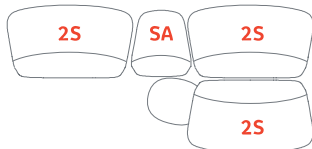

Archipelago D502

- SA 1AC6000 Small armchair
- MA 1AC6010 Medium armchair
- LA 1AC6020 Large armchair
- 2S 1AC6030/31 2 seat sofa
- 3S 1AC6040 3 seat sofa
- L 1AC4010/50 Low side table
- F 1AC4015/55 Freestanding low side table
- M 1AC4020/60 Medium side table
- H 1AC4030/70 High side table