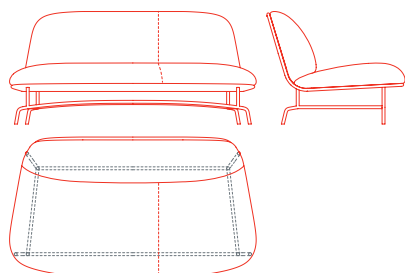

# Archipelago D502

- SA 1AC6000 Small armchair
- MA 1AC6010 Medium armchair
- LA 1AC6020 Large armchair
- 2S 1AC6030/31 2 seat sofa
- 3S 1AC6040 3 seat sofa
- L 1AC4010/50 Low side table
- F 1AC4015/55 Freestanding low side table
- M 1AC4020/60 Medium side table
- H 1AC4030/70 High side table

# Archipelago D502

Small armchair  
**1AC6000:** L 30 D 33 H 30

Medium armchair  
**1AC6010:** L 37½ D 34 H 30

Large armchair  
**1AC6020:** L 63¾ D 34½ H 30

2 seat sofa with right side seam  
**1AC6030:** L 63¾ D 34½ H 30

2 seat sofa with left side seam  
**1AC6031:** L 63¾ D 34½ H 30

3 seat sofa  
**1AC6040:** L 90½ D 35 H 30

Freestanding low side table  
**1AC4055:** L 24 D 19¼ H 7½  
**1AC4015:** L 29½ D 24 H 7½

Low side table  
**1AC4050:** L 24 D 19¼ H 7½  
**1AC4010:** L 29½ D 24 H 7½

Medium side table  
**1AC4060:** L 24 D 19¼ H 12½  
**1AC4020:** L 29½ D 24 H 12½

High side table  
**1AC4070:** L 24 D 19¼ H 17¾  
**1AC4030:** L 29½ D 24 H 17¾