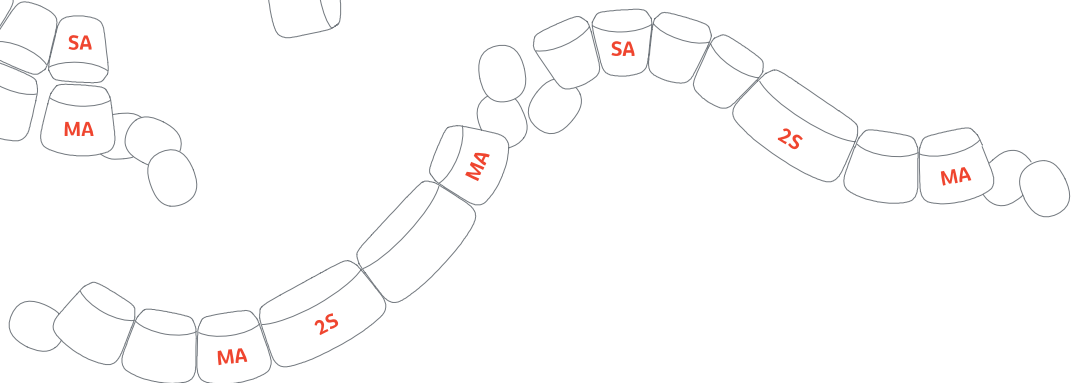

Archipelago D502

- SA 1AC6000 Small armchair
- MA 1AC6010 Medium armchair
- LA 1AC6020 Large armchair
- 2S 1AC6030/31 2 seat sofa
- 3S 1AC6040 3 seat sofa
- L 1AC4010/50 Low side table
- F 1AC4015/55 Freestanding low side table
- M 1AC4020/60 Medium side table
- H 1AC4030/70 High side table