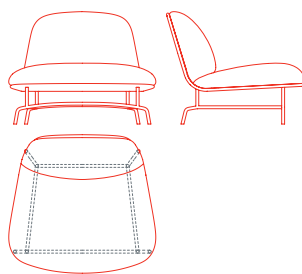

The system is completed by three coffee tables, also of different heights (low, medium and high). These can attach to the base of the chairs and can be arranged in side-by-side or overlapping layouts.

# Archipelago D502

- SA 1AC6000 Small armchair
- MA 1AC6010 Medium armchair
- LA 1AC6020 Large armchair
- 2S 1AC6030/31 2 seat sofa
- 3S 1AC6040 3 seat sofa
- L 1AC4010/50 Low side table
- F 1AC4015/55 Freestanding low side table
- M 1AC4020/60 Medium side table
- H 1AC4030/70 High side table

# Archipelago D502

Small armchair  
**1AC6000:** L 30 D 33 H 30

Medium armchair  
**1AC6010:** L 37½ D 34 H 30

Large armchair  
**1AC6020:** L 63¾ D 34½ H 30

2 seat sofa with right side seam  
**1AC6030:** L 63¾ D 34½ H 30

2 seat sofa with left side seam  
**1AC6031:** L 63¾ D 34½ H 30

3 seat sofa  
**1AC6040:** L 90½ D 35 H 30

Freestanding low side table  
**1AC4055:** L 24 D 19¼ H 7½  
**1AC4015:** L 29½ D 24 H 7½

Low side table  
**1AC4050:** L 24 D 19¼ H 7½  
**1AC4010:** L 29½ D 24 H 7½