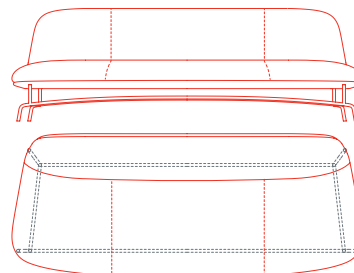

# Archipelago D502

Small armchair  
**1AC6000:** L 30 D 33 H 30

Medium armchair  
**1AC6010:** L 37½ D 34 H 30

Large armchair  
**1AC6020:** L 63¾ D 34½ H 30

2 seat sofa with right side seam  
**1AC6030:** L 63¾ D 34½ H 30

2 seat sofa with left side seam  
**1AC6031:** L 63¾ D 34½ H 30

3 seat sofa  
**1AC6040:** L 90½ D 35 H 30

Freestanding low side table  
**1AC4055:** L 24 D 19¼ H 7½  
**1AC4015:** L 29½ D 24 H 7½

Low side table  
**1AC4050:** L 24 D 19¼ H 7½  
**1AC4010:** L 29½ D 24 H 7½

Medium side table  
**1AC4060:** L 24 D 19¼ H 12½  
**1AC4020:** L 29½ D 24 H 12½

High side table  
**1AC4070:** L 24 D 19¼ H 17¾  
**1AC4030:** L 29½ D 24 H 17¾