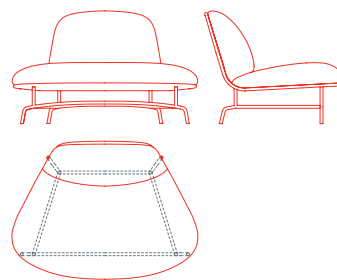

The system is completed by three coffee tables, also of different heights (low, medium and high). These can attach to the base of the chairs and can be arranged in side-by-side or overlapping layouts.

# Archipelago D502

- SA 1AC6000 Small armchair
- MA 1AC6010 Medium armchair
- LA 1AC6020 Large armchair
- 2S 1AC6030/31 2 seat sofa
- 3S 1AC6040 3 seat sofa
- L 1AC4010/50 Low side table
- F 1AC4015/55 Freestanding low side table
- M 1AC4020/60 Medium side table
- H 1AC4030/70 High side table

# Archipelago D502

Small armchair  
**1AC6000:** L 30 D 33 H 30

Medium armchair  
**1AC6010:** L 37½ D 34 H 30

Large armchair  
**1AC6020:** L 63¾ D 34½ H 30

2 seat sofa with right side seam  
**1AC6030:** L 63¾ D 34½ H 30

2 seat sofa with left side seam  
**1AC6031:** L 63¾ D 34½ H 30

3 seat sofa  
**1AC6040:** L 90½ D 35 H 30

Freestanding low side table  
**1AC4055:** L 24 D 19¼ H 7½  
**1AC4015:** L 29½ D 24 H 7½

Low side table  
**1AC4050:** L 24 D 19¼ H 7½  
**1AC4010:** L 29½ D 24 H 7½