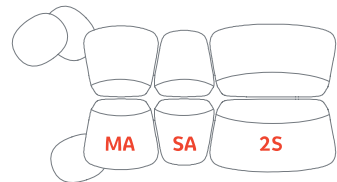

Archipelago D502

- SA 1AC6000 Small armchair
- MA 1AC6010 Medium armchair
- LA 1AC6020 Large armchair
- 2S 1AC6030/31 2 seat sofa
- 3S 1AC6040 3 seat sofa
- L 1AC4010/50 Low side table
- F 1AC4015/55 Freestanding low side table
- M 1AC4020/60 Medium side table
- H 1AC4030/70 High side table