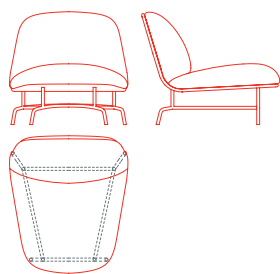

Archipelago D502

Small armchair
1AC6000: L 30 D 33 H 30