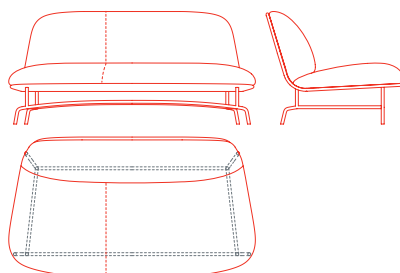

# Archipelago D502

- SA 1AC6000 Small armchair
- MA 1AC6010 Medium armchair
- LA 1AC6020 Large armchair
- 2S 1AC6030/31 2 seat sofa
- 3S 1AC6040 3 seat sofa
- L 1AC4010/50 Low side table
- F 1AC4015/55 Freestanding low side table
- M 1AC4020/60 Medium side table
- H 1AC4030/70 High side table

# Archipelago D502

Small armchair  
**1AC6000:** L 30 D 33 H 30

Medium armchair  
**1AC6010:** L 37½ D 34 H 30

Large armchair  
**1AC6020:** L 63¾ D 34½ H 30

2 seat sofa with right side seam  
**1AC6030:** L 63¾ D 34½ H 30

2 seat sofa with left side seam  
**1AC6031:** L 63¾ D 34½ H 30

3 seat sofa  
**1AC6040:** L 90½ D 35 H 30

Freestanding low side table  
**1AC4055:** L 24 D 19¼ H 7½  
**1AC4015:** L 29½ D 24 H 7½

Low side table  
**1AC4050:** L 24 D 19¼ H 7½  
**1AC4010:** L 29½ D 24 H 7½

Medium side table  
**1AC4060:** L 24 D 19¼ H 12½  
**1AC4020:** L 29½ D 24 H 12½

High side table  
**1AC4070:** L 24 D 19¼ H 17¾  
**1AC4030:** L 29½ D 24 H 17¾